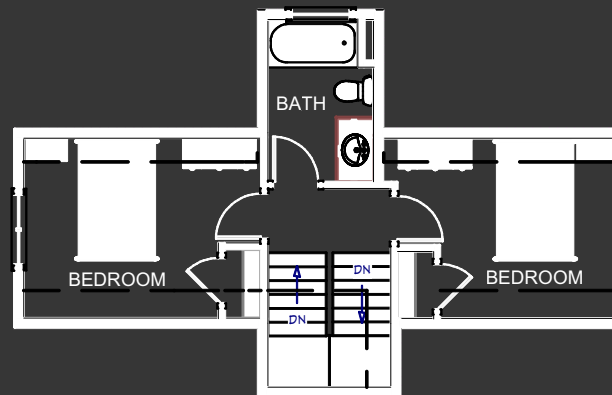

**PINE  
CREEK  
HOMES**

**"THE COLUMBIA"**

**FRONT ELEVATION**

**PLAN SPECIFICATIONS**

TOTAL AREA = 1360 SQ. FT.  
OVERALL DIMENSIONS 34' X 50'

LIVING 13'2" X 16'1"	MASTER BDRM 13'0" X 11'0"
KITCHEN 9'6" X 11'0"	ENSUITE 8'8" X 5'0"
DINING 10'0" X 11'0"	BEDROOM 13'2" X 10'0"
BATH LAUNDRY 5'0" X 7'11"	BEDROOM 12'3" X 10'0"
GARAGE 19'0" X 21'5"	BATH 5'10" X 9'0"