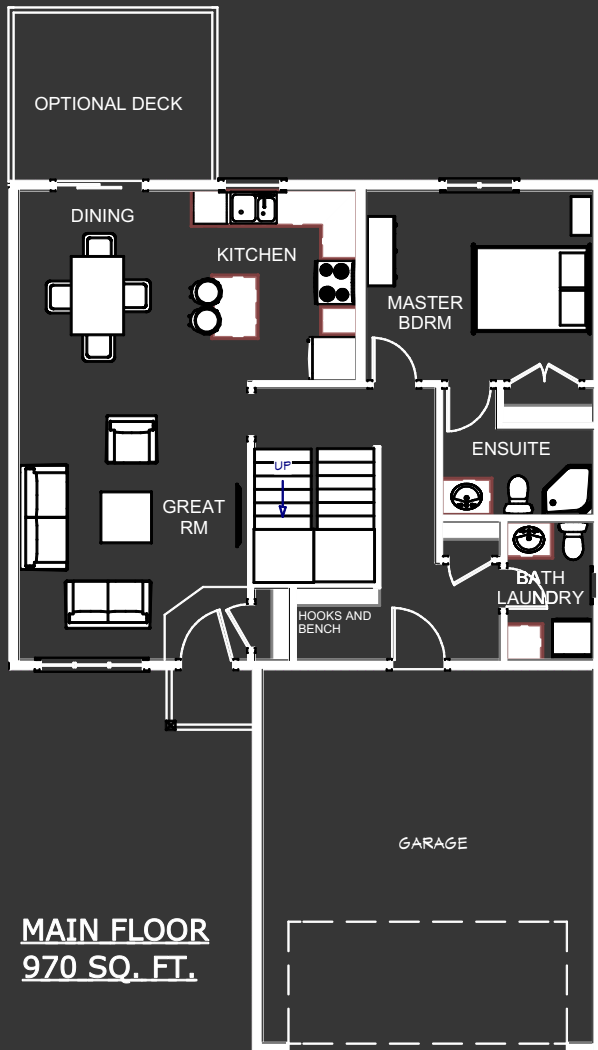

**PINE  
CREEK  
HOMES**

**"THE COLUMBIA"**

**FRONT ELEVATION**

**PLAN SPECIFICATIONS**

TOTAL AREA = 1360 SQ. FT.  
OVERALL DIMENSIONS 34' X 50'

LIVING 13'2" X 16'1"	MASTER BDRM 13'0" X 11'0"
KITCHEN 9'6" X 11'0"	ENSUITE 8'8" X 5'0"
DINING 10'0" X 11'0"	BEDROOM 13'2" X 10'0"
BATH LAUNDRY 5'0" X 7'11"	BEDROOM 12'3" X 10'0"
GARAGE 19'0" X 21'5"	BATH 5'10" X 9'0"